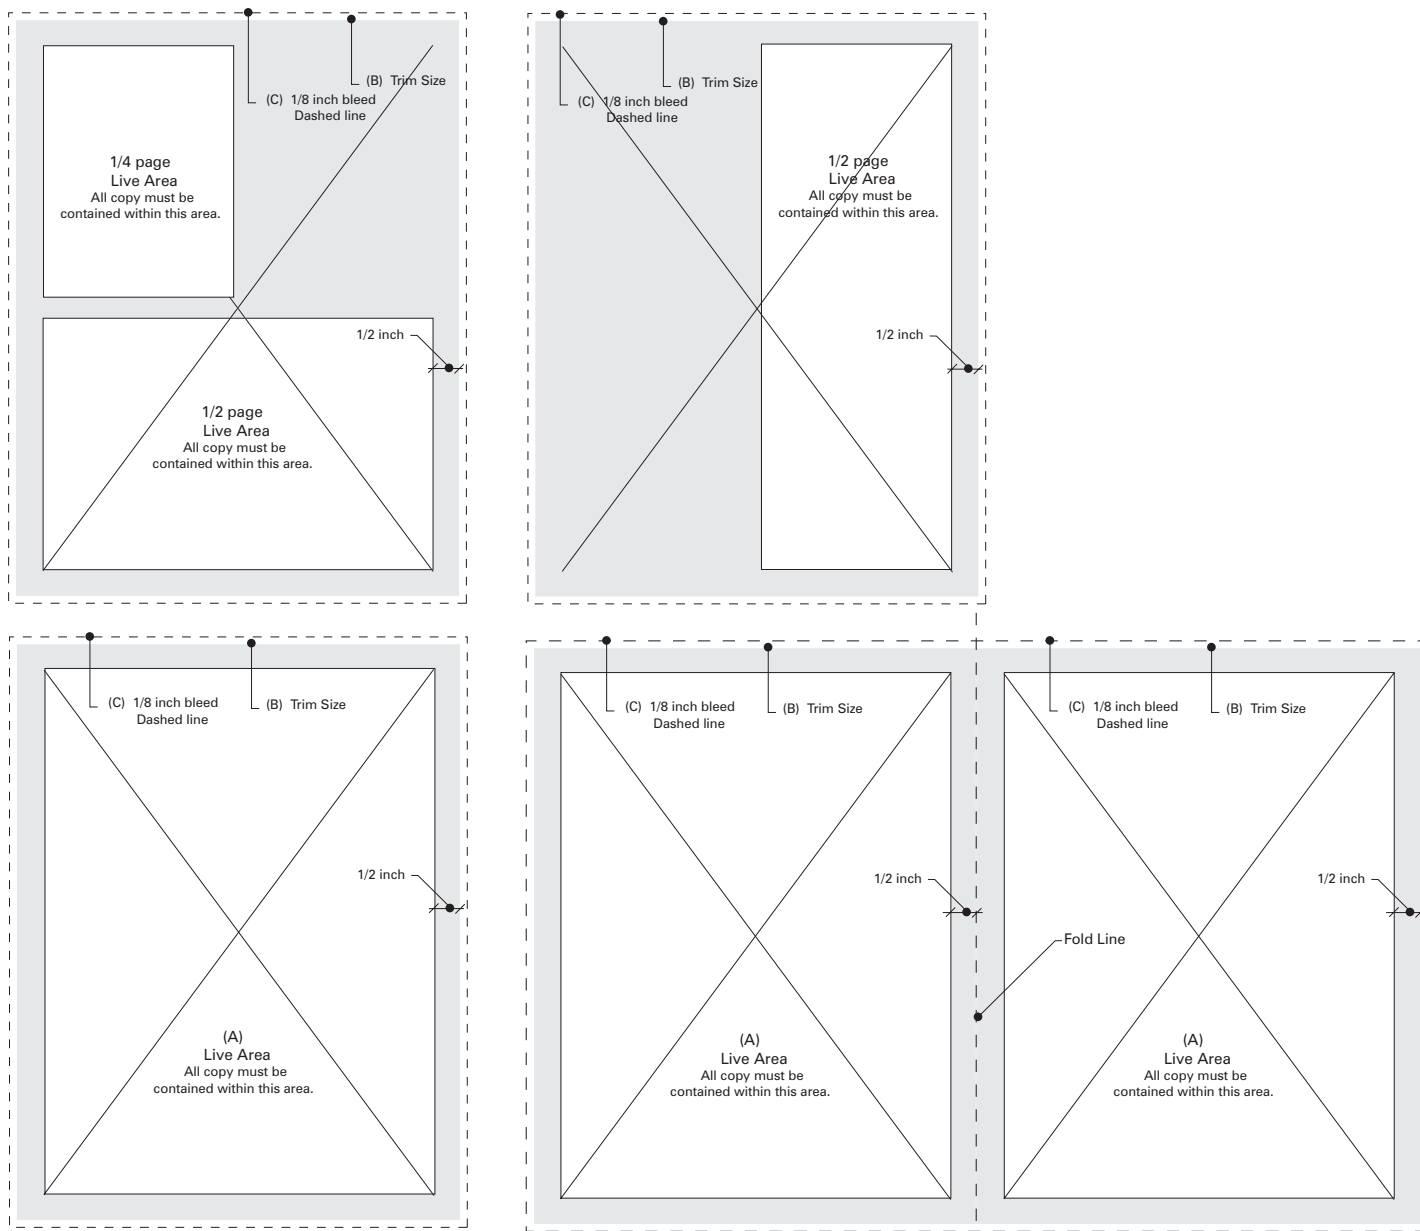

## PAGE SPECIFICATIONS

Diagrams are not to scale

### Single Page Layout

- (A) 7 3/8" x 9 7/8" – Live Area
- (B) 8 3/8" x 10 7/8" – Trim Size
- (C) Allow a minimum of 1/8" bleed all around

### Double Page Layout

- (A) 14 3/4" x 9 7/8" – Live Area
- (B) 16 3/4" x 10 7/8" – Trim Size
- (C) Allow a minimum of 1/8" bleed all around

### 1/4 Page Ad

1/4 pg. – 3 9/16" x 4 13/16"